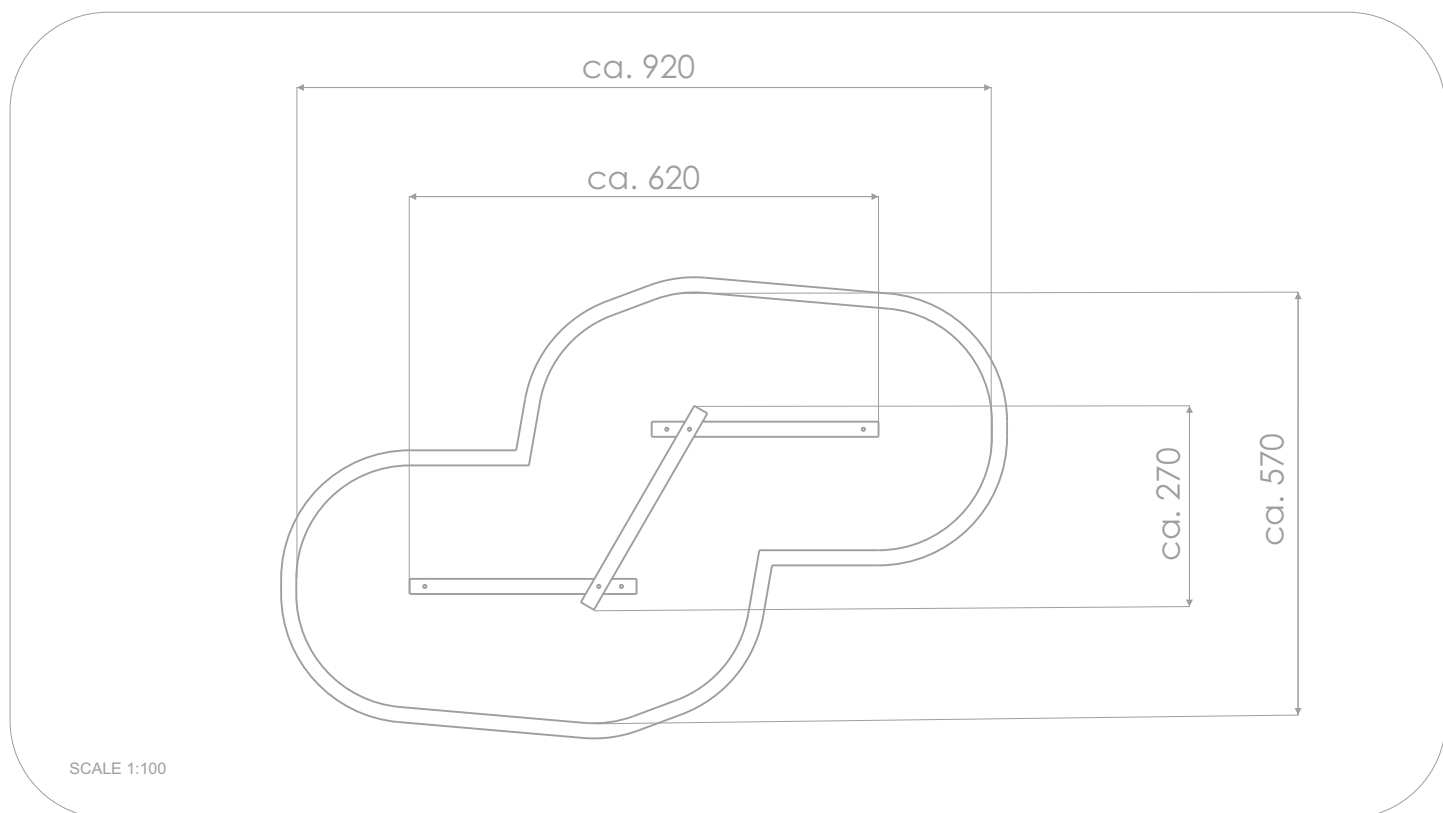

INFORMATION ABOUT THE PRODUCT

Dimensions	ca.270 x 620 cm
Safety zone	ca.570 x 920 cm
Safety zone area	ca.33,3 m ²
Overall height	ca.68 cm
Free fall height	ca.68 cm
Amount of users	6 persons
Product complies with EN 1176-1:2017-12	YES
Availability of spare parts	YES
Age range	3-12

According to EN 1176-1:2017-12 norm, the product requires applying a safety surface according to the product's free fall height.

Visualisation is for reference only,
actual appearance may vary.

SCALE 1:100