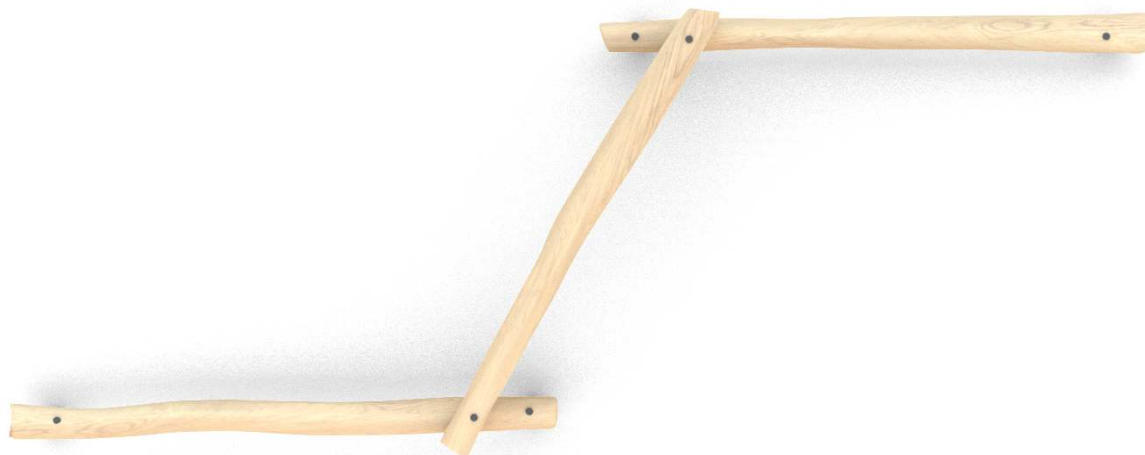

INFORMATION ABOUT THE PRODUCT

Dimensions	ca.270 x 620 cm
Safety zone	ca.570 x 920 cm
Safety zone area	ca.33,3 m ²
Overall height	ca.68 cm
Free fall height	ca.68 cm
Amount of users	6 persons
Product complies with EN 1176-1:2017-12	YES
Availability of spare parts	YES
Age range	3-12

According to EN 1176-1:2017-12 norm, the product requires applying a safety surface according to the product's free fall height.

Visualisation is for reference only,
actual appearance may vary.

SCALE 1:100

MATERIALS:

NATURAL ROBINIA WOOD